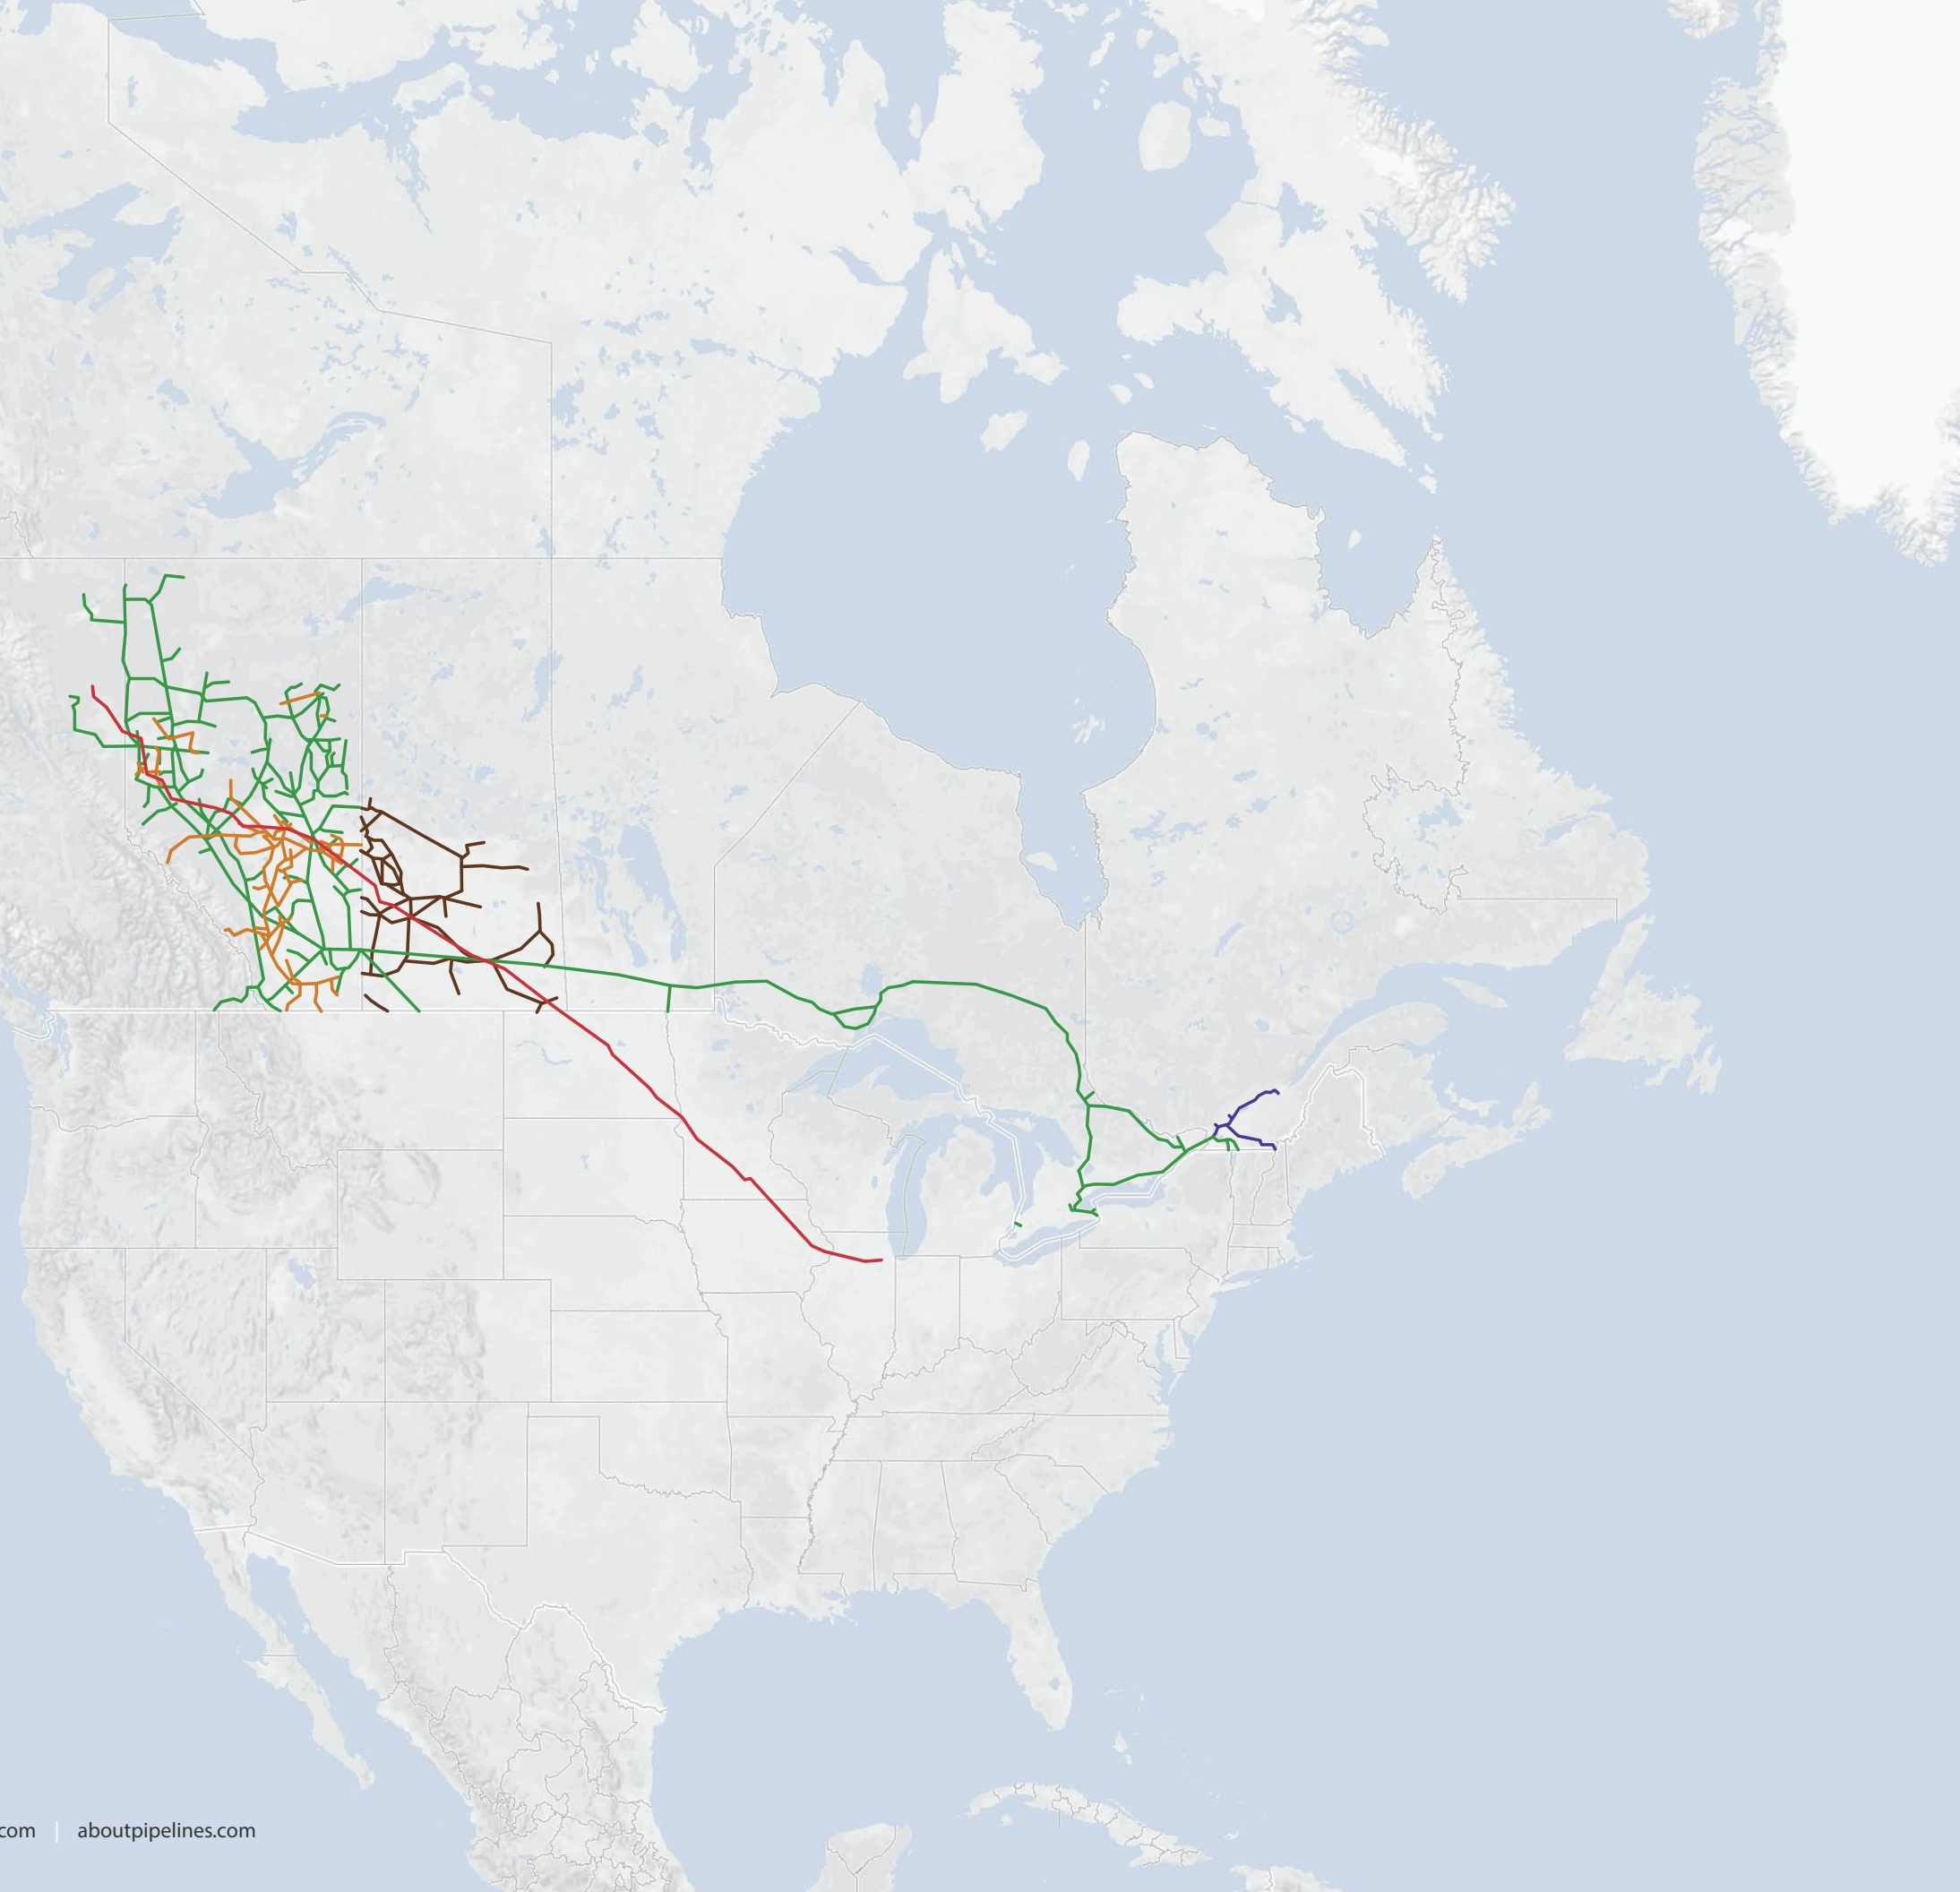

NATURAL GAS PIPELINES

 LEGEND

-  Alliance Pipeline
-  ATCO Pipelines
-  TC Energy
-  TQM Pipeline
-  TransGas