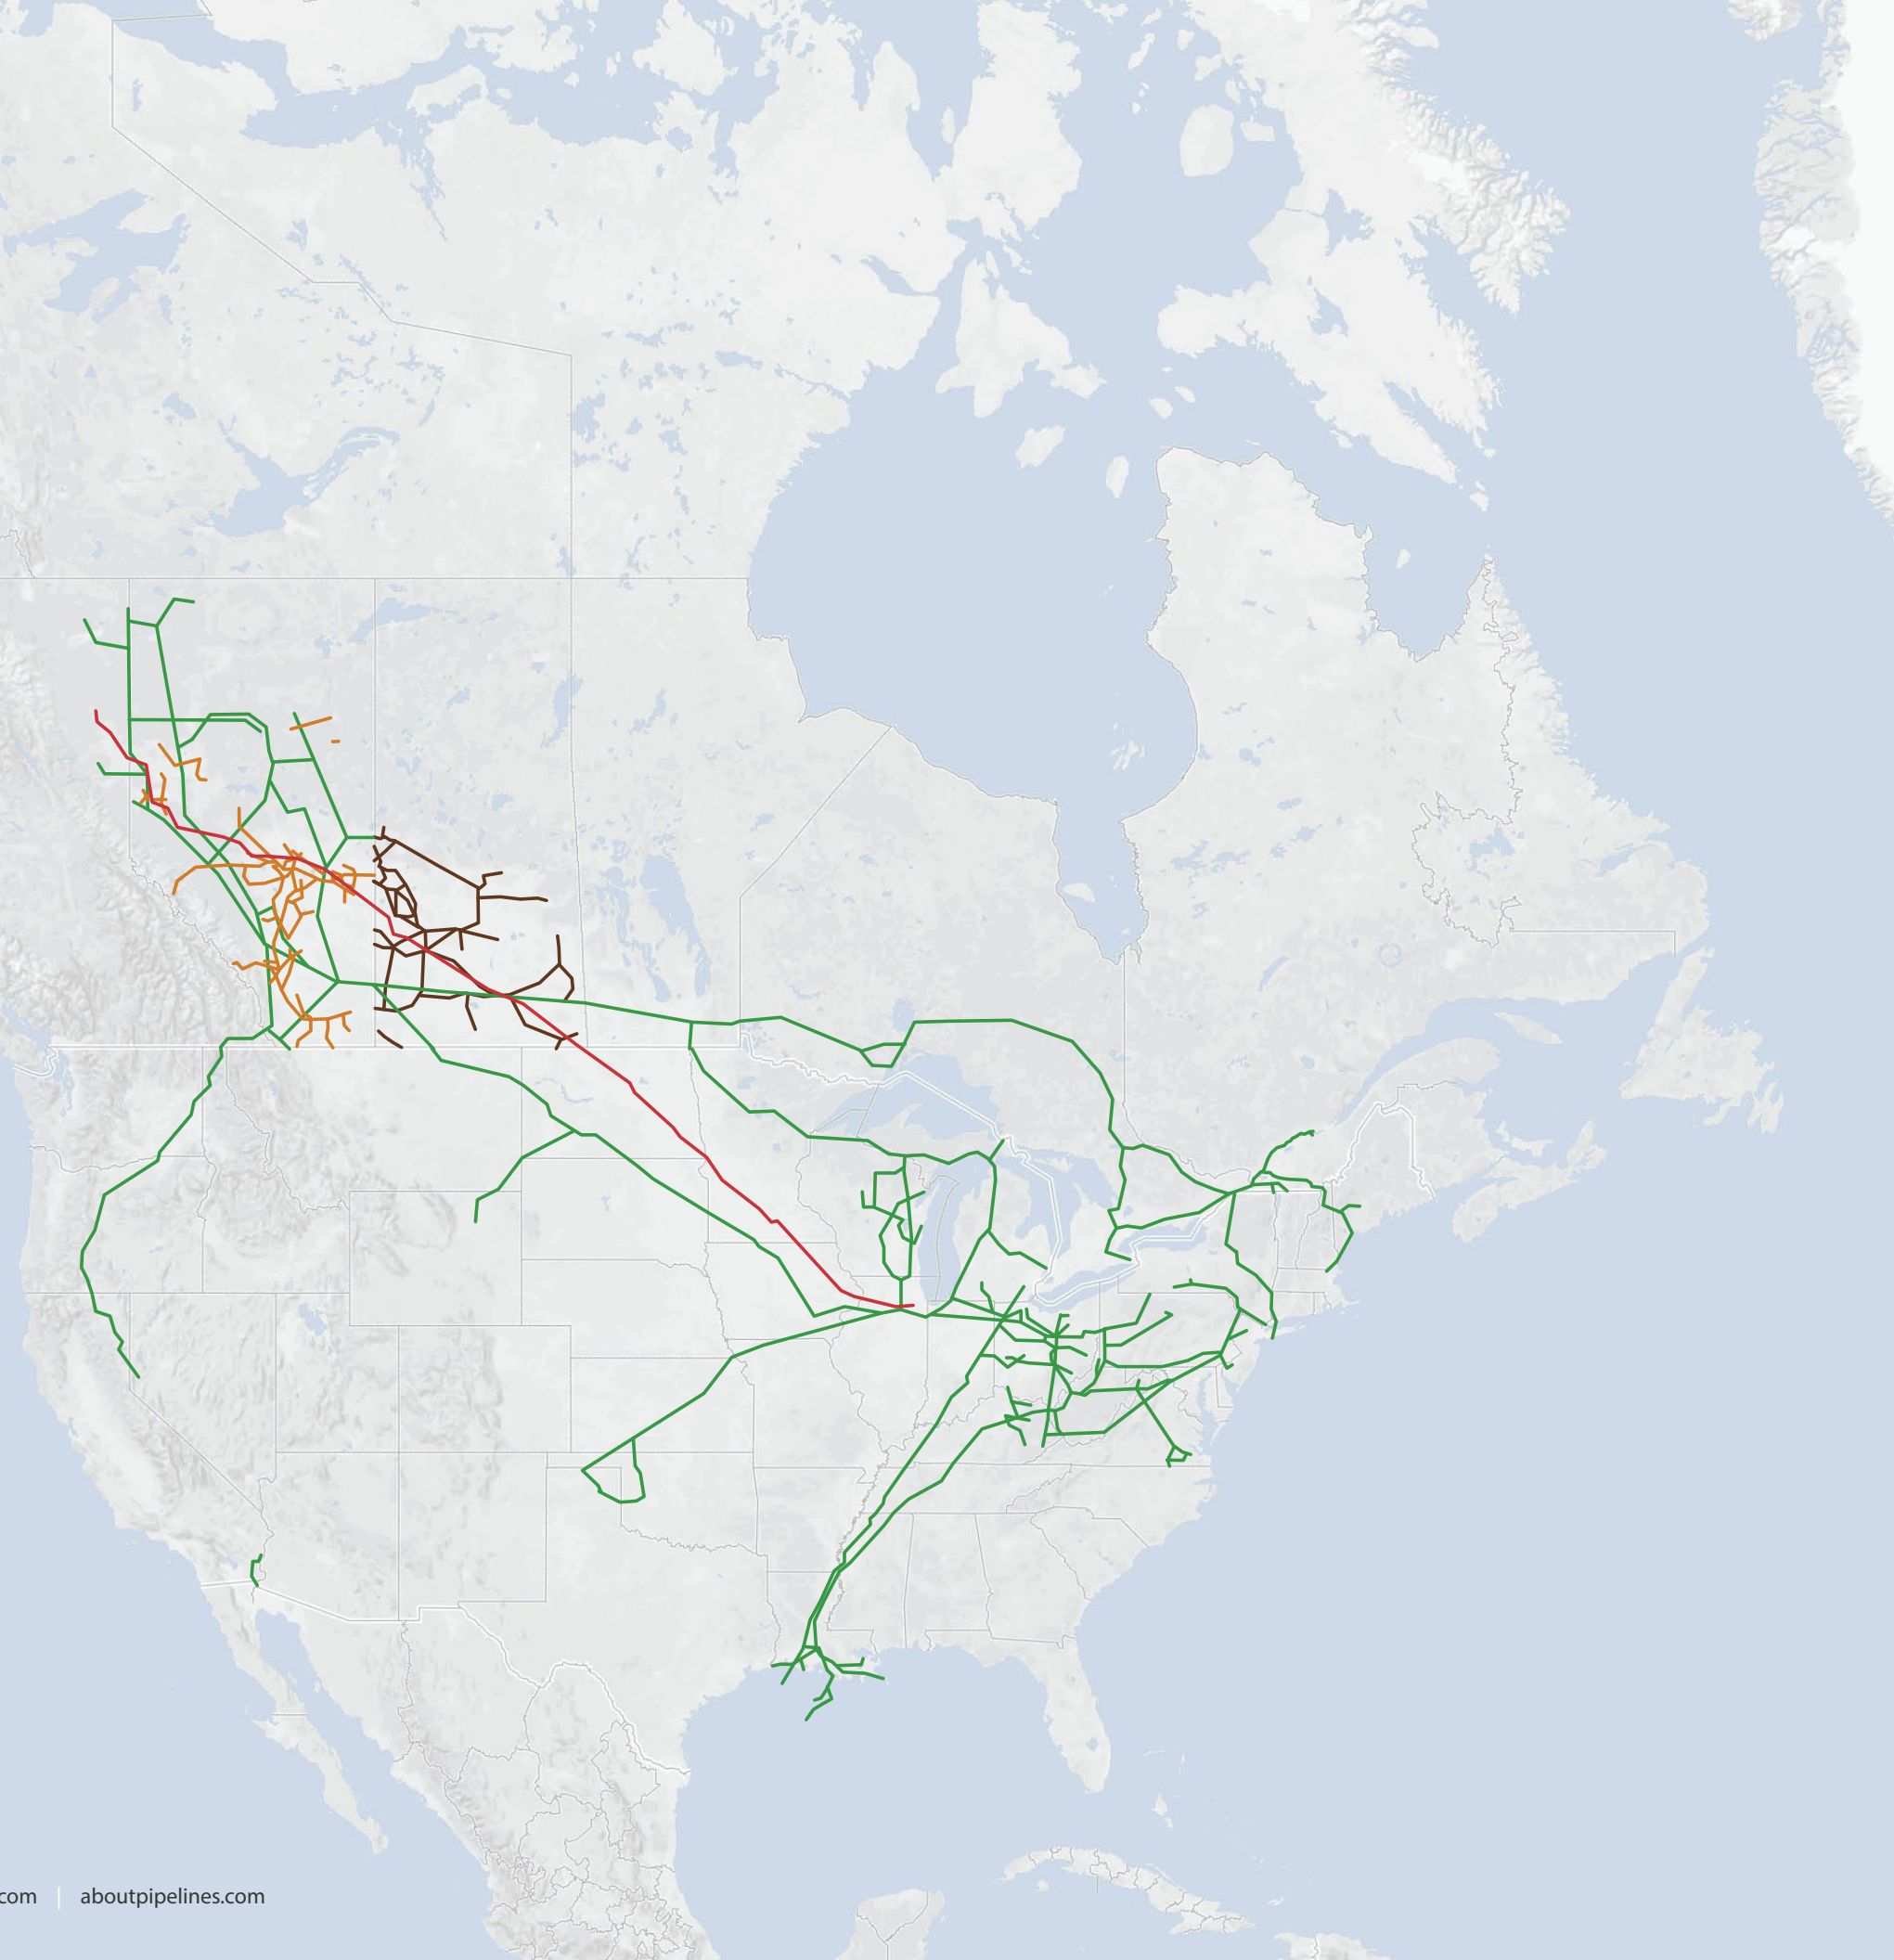

NATURAL GAS PIPELINES

 LEGEND

-  Alliance Pipeline
-  ATCO Pipelines
-  TC Energy
-  TransGas